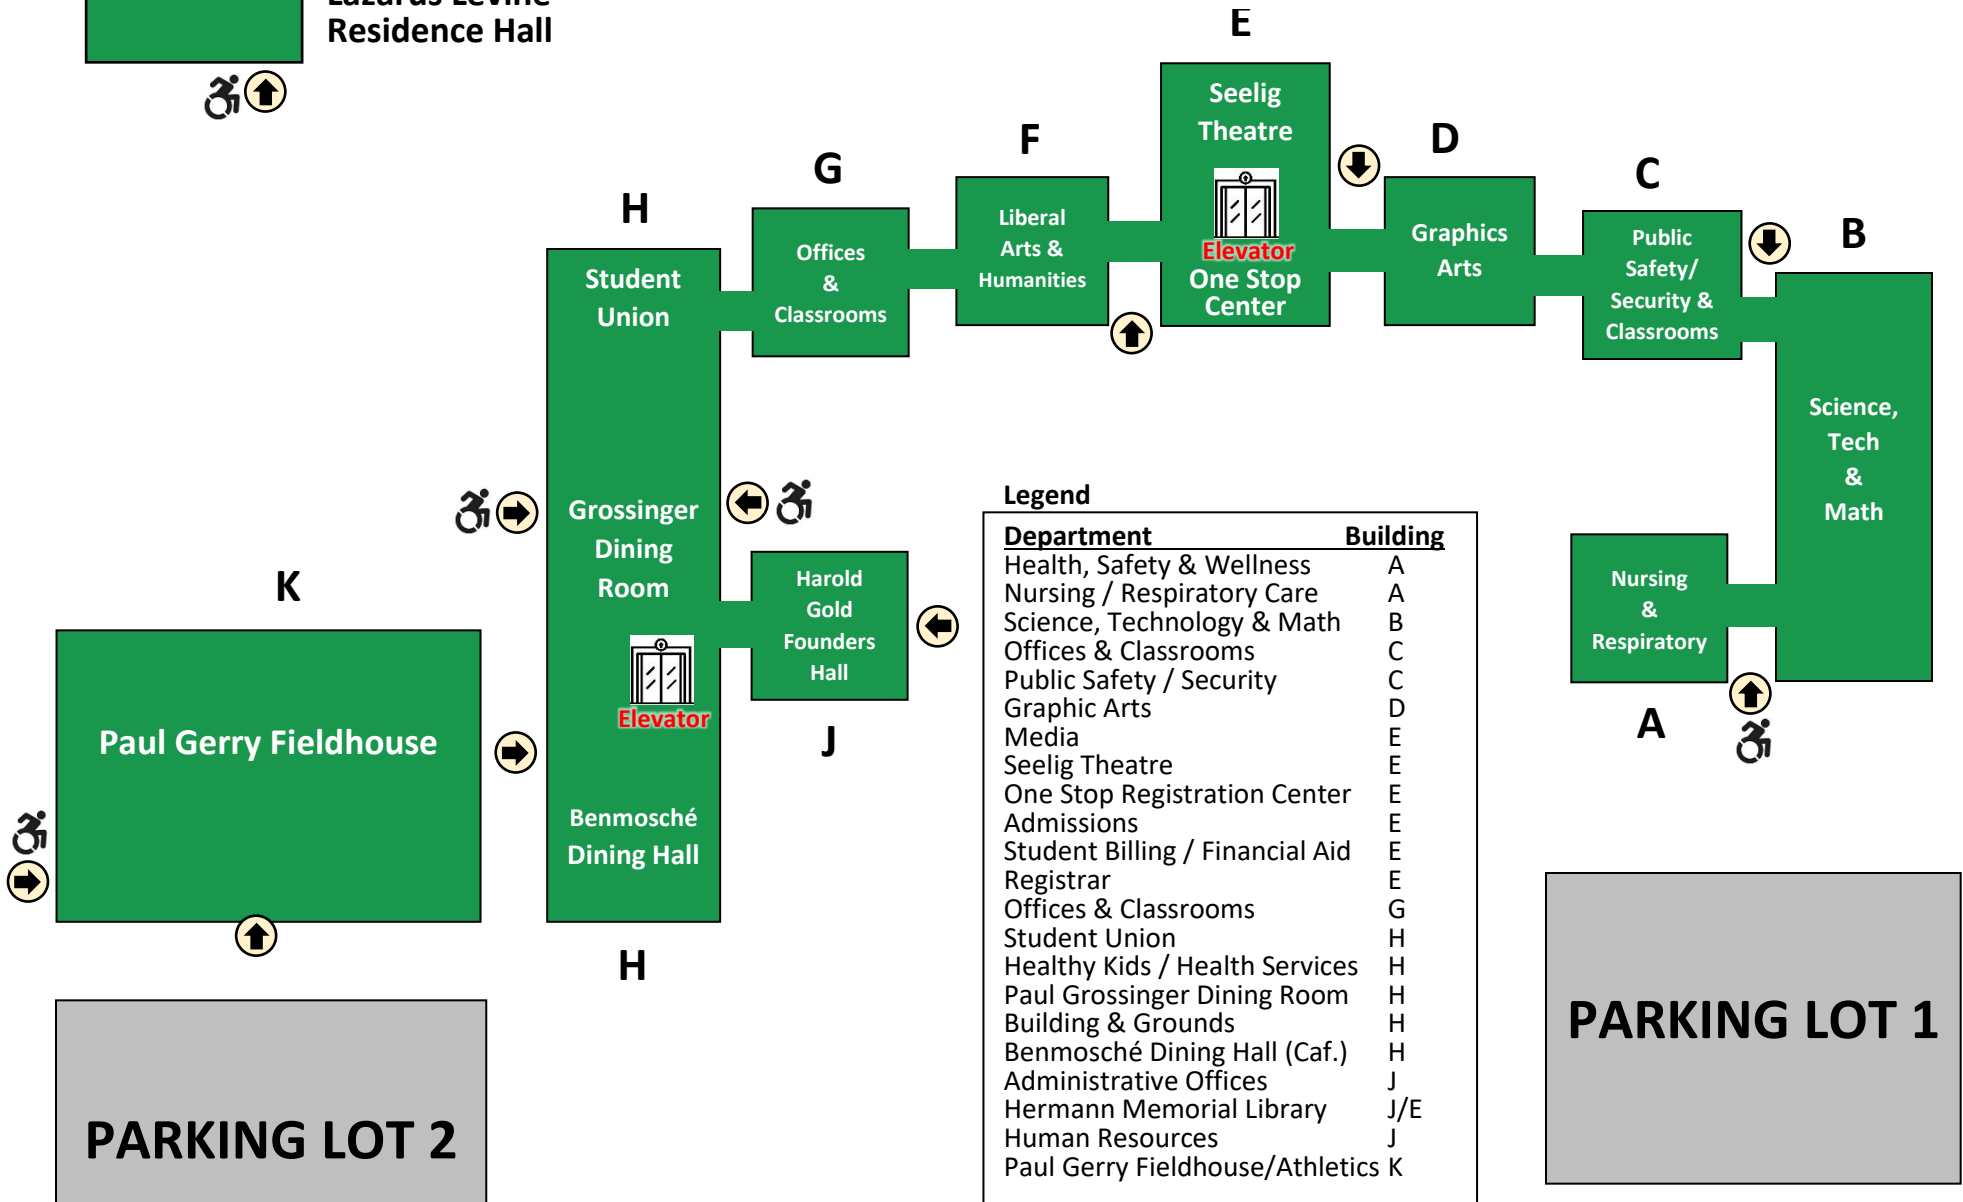

SUNY SULLIVAN

Main Campus Entries  

Lazarus Levine Residence Hall

Legend

Department	Building
Health, Safety & Wellness	A
Nursing / Respiratory Care	A
Science, Technology & Math	B
Offices & Classrooms	C
Public Safety / Security	C
Graphic Arts	D
Media	E
Seelig Theatre	E
One Stop Registration Center	E
Admissions	E
Student Billing / Financial Aid	E
Registrar	E
Offices & Classrooms	G
Student Union	H
Healthy Kids / Health Services	H
Paul Grossinger Dining Room	H
Building & Grounds	H
Benmosché Dining Hall (Caf.)	H
Administrative Offices	J
Hermann Memorial Library	J/E
Human Resources	J
Paul Gerry Fieldhouse/Athletics	K